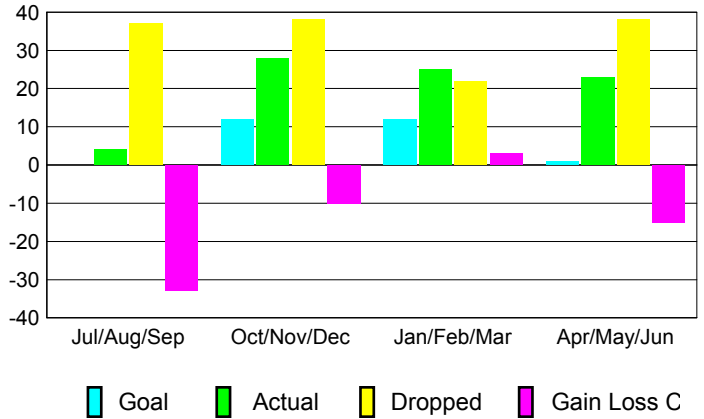

GMT: **TERRY GRAHAM**

Location: **ONTARIO**

GMT CA: **2**

**CLUBS**

Month	New Club Goal	Actual New Clubs	Actual Dropped Clubs	Gain/Loss of Clubs
<b>2012-2013</b>				
Jul/Aug/Sep	0	0	2	-2
Oct/Nov/Dec	0	0	0	0
Jan/Feb/Mar	0	0	0	0
Apr/May/June	0	0	0	0
<b>Totals</b>	<b>0</b>	<b>0</b>	<b>2</b>	<b>-2</b>

**Club Results 2012-2013**

Goal, New, Dropped, Gain/Loss

**YTD Status Quo Clubs 2012-2013**

Status Quo Clubs Compared to Status Quo Members

**Club Gain/Loss 2012-2013**

**MEMBERSHIP**

Month	Net Memb Goal	Actual New Memb	Actual Dropped Memb	Gain/Loss of Memb
<b>2012-2013</b>				
Jul/Aug/Sep	0	4	37	-33
Oct/Nov/Dec	12	28	38	-10
Jan/Feb/Mar	12	25	22	3
Apr/May/June	1	23	38	-15
<b>Totals</b>	<b>25</b>	<b>80</b>	<b>135</b>	<b>-55</b>

**Membership Results 2012-2013**

Goal, New, Dropped, Gain/Loss

**Gender Comparison 2012-2013**

**Membership Gain/Loss 2012-2013**