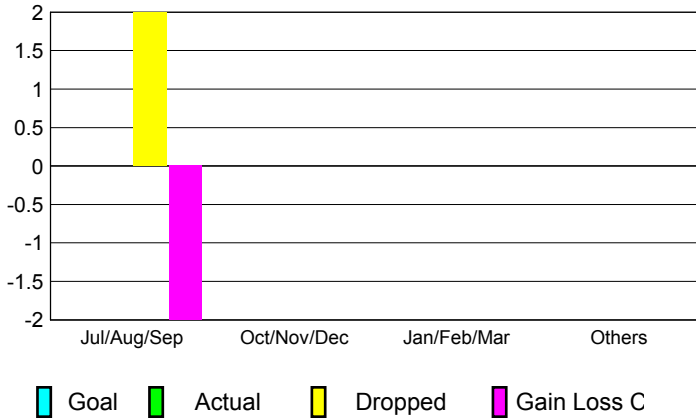

GMT: **TERRY GRAHAM**

Location: **ONTARIO**

GMT CA: **2**

**CLUBS**

Month	New Club Goal	Actual New Clubs	Actual Dropped Clubs	Gain/Loss of Clubs
<b>2012-2013</b>				
Jul/Aug/Sep	0	0	2	-2
Oct/Nov/Dec	0	0	0	0
Jan/Feb/Mar	0	0	0	0
Apr/May/June	0	0	0	0
<b>Totals</b>	<b>0</b>	<b>0</b>	<b>2</b>	<b>-2</b>

**Club Results 2012-2013**

Goal, New, Dropped, Gain/Loss

**YTD Status Quo Clubs 2012-2013**

Status Quo Clubs Compared to Status Quo Members

**Club Gain/Loss 2012-2013**

**MEMBERSHIP**

Month	Net Memb Goal	Actual New Memb	Actual Dropped Memb	Gain/Loss of Memb
<b>2012-2013</b>				
Jul/Aug/Sep	0	4	37	-33
Oct/Nov/Dec	12	28	38	-10
Jan/Feb/Mar	12	25	22	3
Apr/May/June	1	23	38	-15
<b>Totals</b>	<b>25</b>	<b>80</b>	<b>135</b>	<b>-55</b>